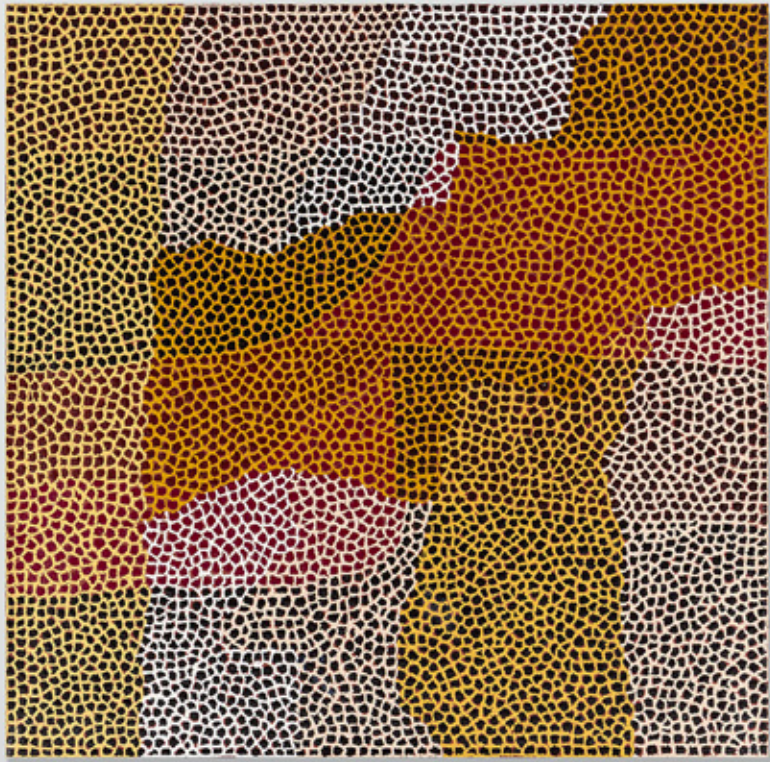

Fiona Pompey, 375-26AS, 2026, acrylic on Belgian linen, 122 x 122 cm, $3,800