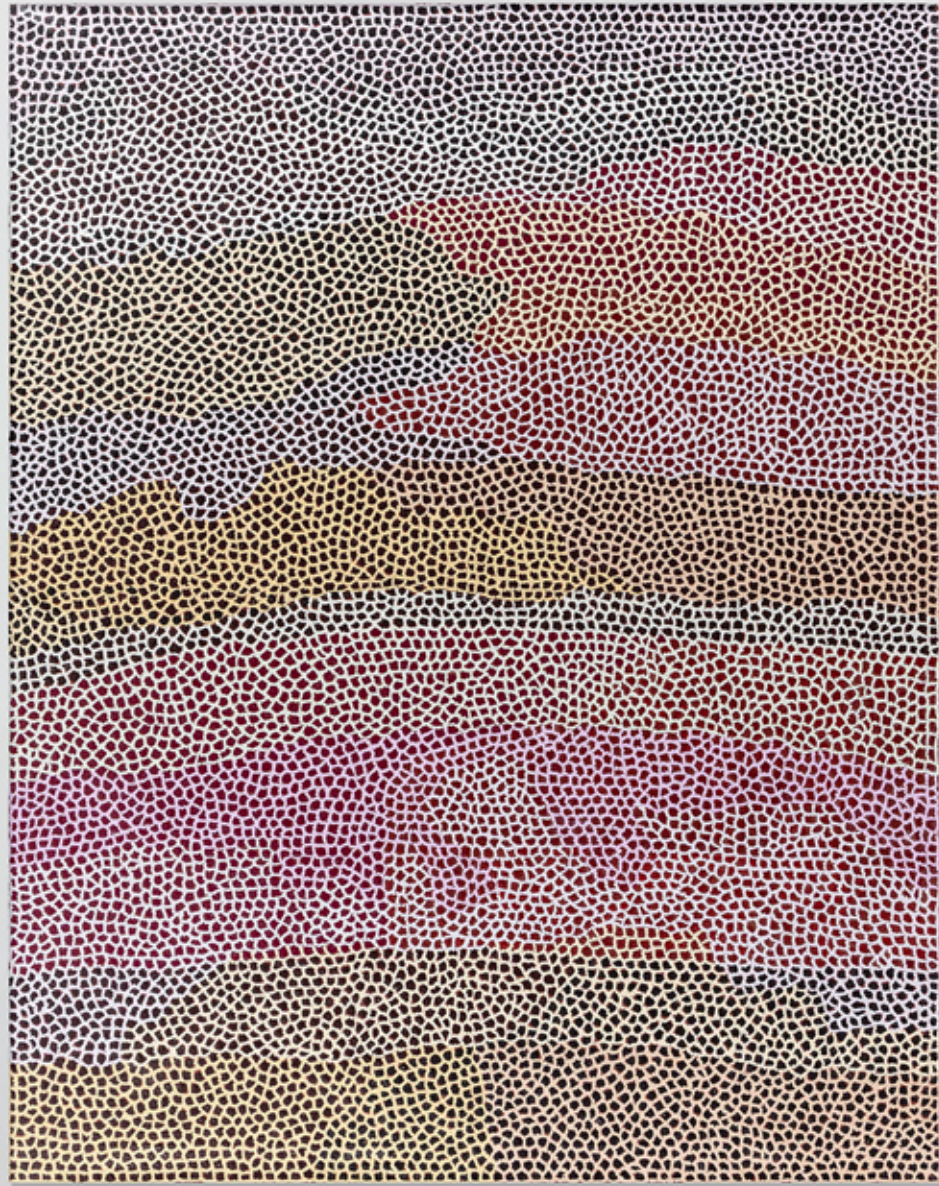

MICHAEL REID

SYDNEY

BERLIN

BEYOND

Fiona Pompey, *832-25*, 2025, acrylic on Belgian linen, 200 x 240 cm, \$11,500

Fiona Pompey, 147-26, 2026, acrylic on Belgian linen, 200 x 240 cm, \$11,500

Fiona Pompey, 377-26AS, 2026, acrylic on Belgian linen, 194 x 154 cm, \$7,200

Fiona Pompey, 406-26AS, 2026, acrylic on Belgian linen, 200 x 152 cm, \$7,200

Fiona Pompey, 382-26AS, 2026, acrylic on Belgian linen, 152 x 152 cm, \$5,600

Fiona Pompey, 376-26AS, 2026, acrylic on Belgian linen, 152 x 122 cm, \$4,500