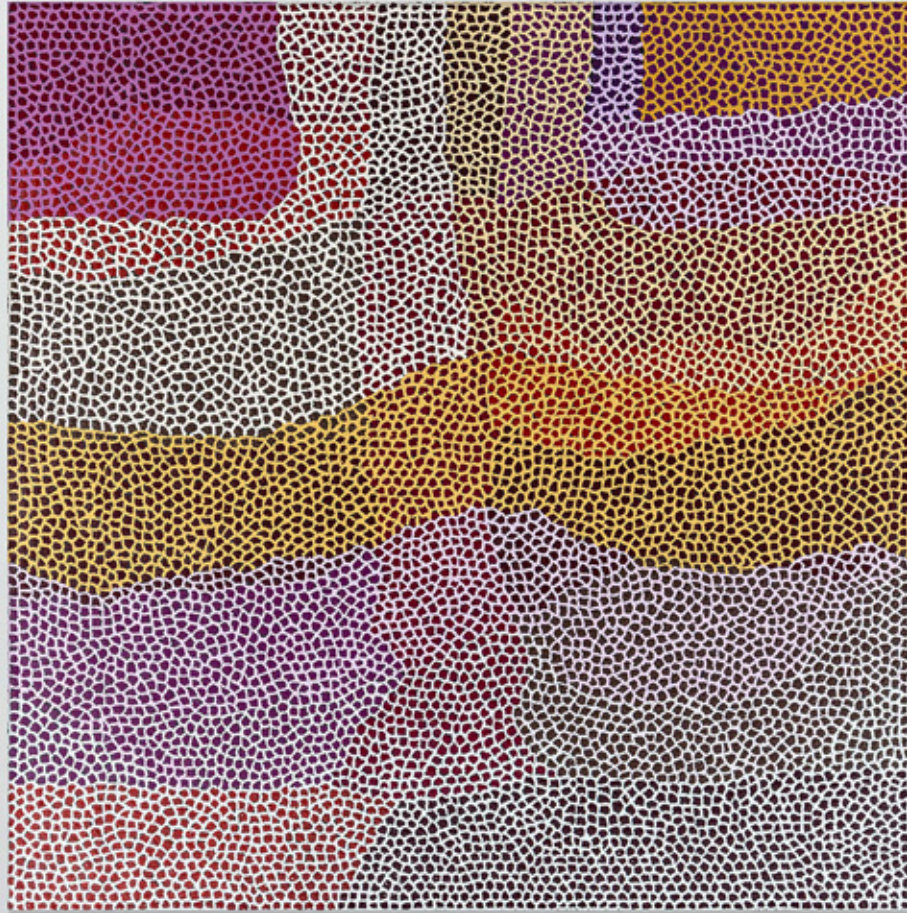

MICHAEL REID

SYDNEY

BERLIN

BEYOND

Fiona Pompey, *832-25*, 2025, acrylic on Belgian linen, 200 x 240 cm, \$11,500

Fiona Pompey, 147-26, 2026, acrylic on Belgian linen, 200 x 240 cm, \$11,500

Fiona Pompey, 377-26AS, 2026, acrylic on Belgian linen, 194 x 154 cm, \$7,200

Fiona Pompey, 406-26AS, 2026, acrylic on Belgian linen, 200 x 152 cm, \$7,200

Fiona Pompey, 382-26AS, 2026, acrylic on Belgian linen, 152 x 152 cm, \$5,600

Fiona Pompey, 376-26AS, 2026, acrylic on Belgian linen, 152 x 122 cm, \$4,500