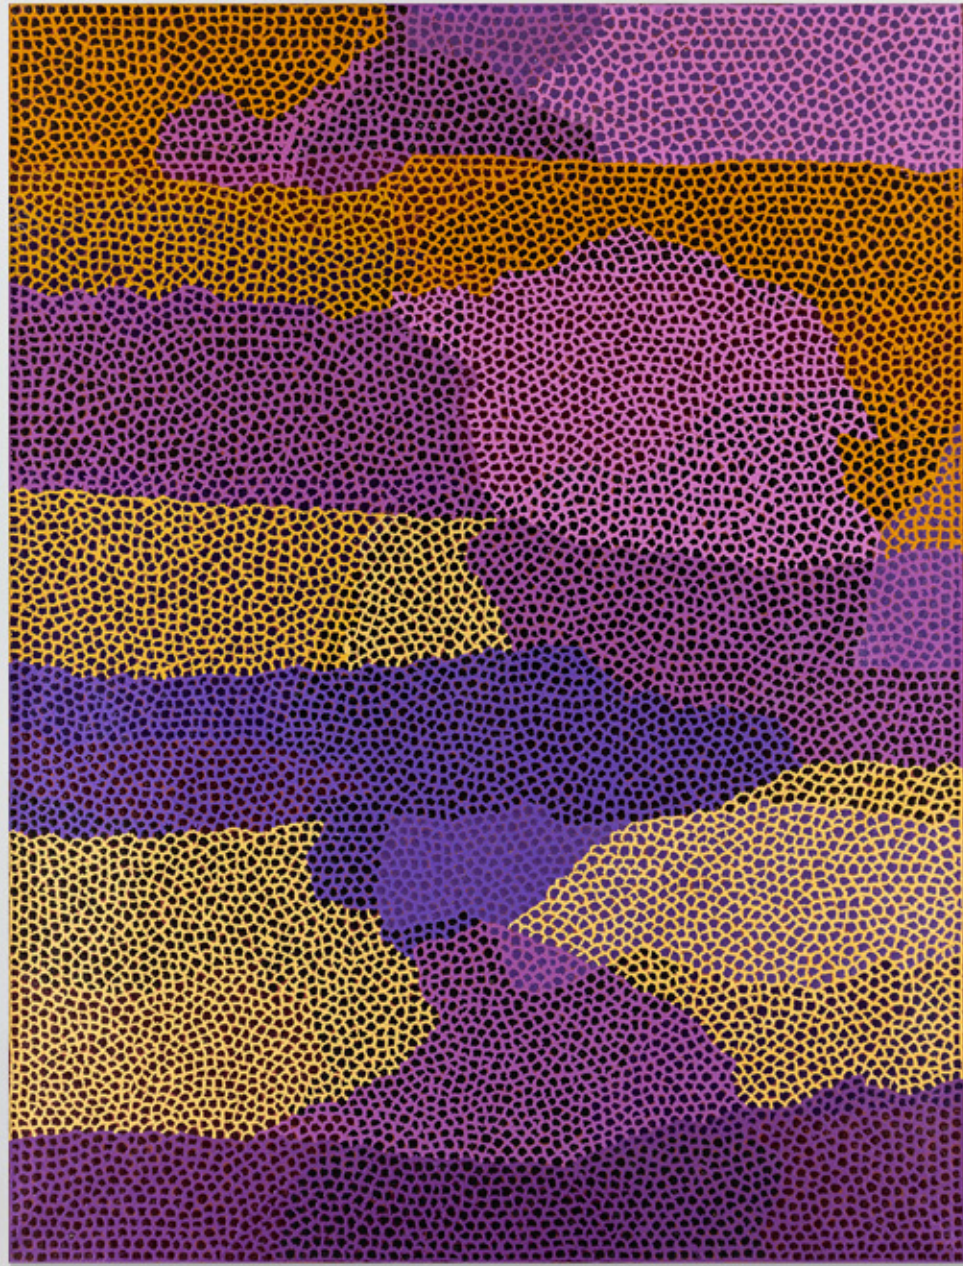

MICHAEL REID

SYDNEY

BERLIN

BEYOND

Fiona Pompey, *832-25*, 2025, acrylic on Belgian linen, 200 x 240 cm, \$11,500

Fiona Pompey, 147-26, 2026, acrylic on Belgian linen, 200 x 240 cm, \$11,500

Fiona Pompey, 377-26AS, 2026, acrylic on Belgian linen, 194 x 154 cm, \$7,200

Fiona Pompey, 406-26AS, 2026, acrylic on Belgian linen, 200 x 152 cm, \$7,200

Fiona Pompey, 382-26AS, 2026, acrylic on Belgian linen, 152 x 152 cm, \$5,600

Fiona Pompey, 376-26AS, 2026, acrylic on Belgian linen, 152 x 122 cm, \$4,500