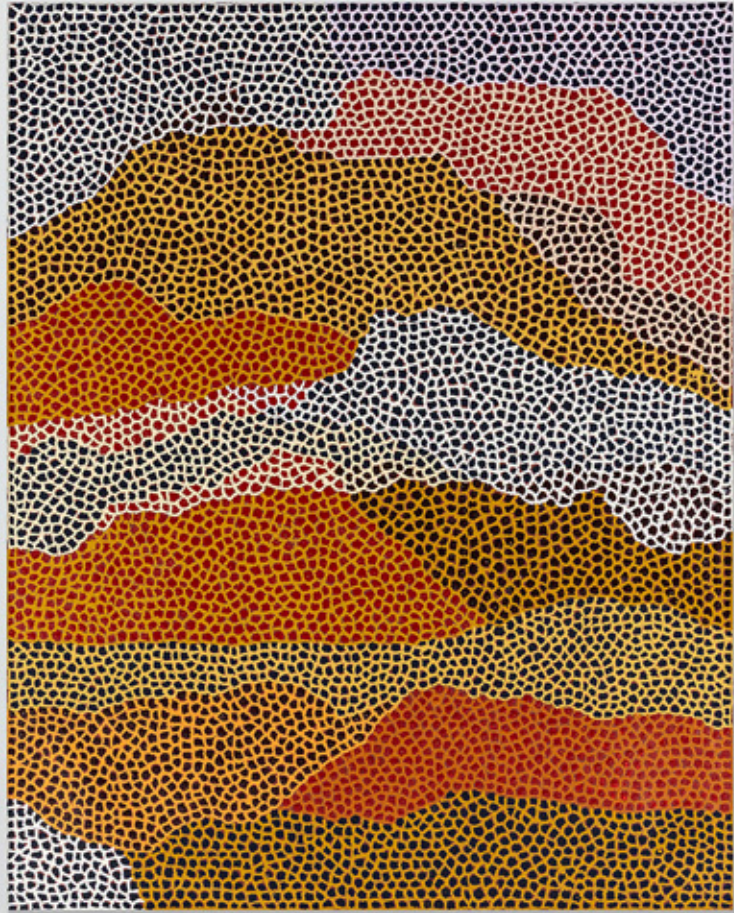

MICHAEL REID

SYDNEY

BERLIN

BEYOND

Fiona Pompey, *832-25*, 2025, acrylic on Belgian linen, 200 x 240 cm, \$11,500

Fiona Pompey, 147-26, 2026, acrylic on Belgian linen, 200 x 240 cm, \$11,500

Fiona Pompey, 377-26AS, 2026, acrylic on Belgian linen, 194 x 154 cm, \$7,200

Fiona Pompey, 406-26AS, 2026, acrylic on Belgian linen, 200 x 152 cm, \$7,200

Fiona Pompey, 382-26AS, 2026, acrylic on Belgian linen, 152 x 152 cm, \$5,600

Fiona Pompey, 376-26AS, 2026, acrylic on Belgian linen, 152 x 122 cm, \$4,500