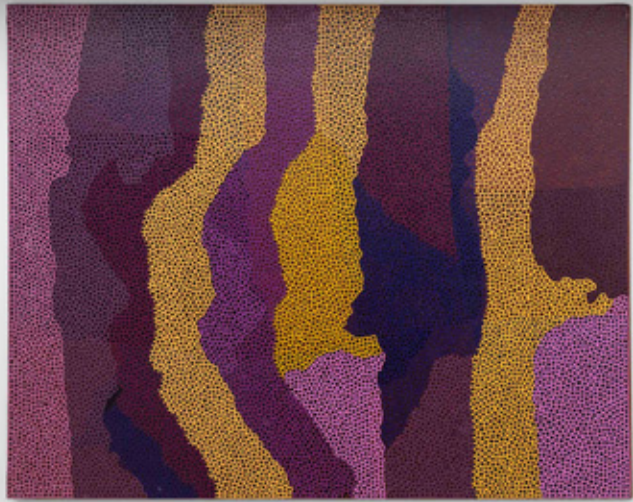

MICHAEL REID

SYDNEY

BERLIN

BEYOND

Fiona Pompey, *832-25*, 2025, acrylic on Belgian linen, 200 x 240 cm, \$11,500

Fiona Pompey, 147-26, 2026, acrylic on Belgian linen, 200 x 240 cm, \$11,500

Fiona Pompey, 377-26AS, 2026, acrylic on Belgian linen, 194 x 154 cm, \$7,200

Fiona Pompey, 406-26AS, 2026, acrylic on Belgian linen, 200 x 152 cm, \$7,200

Fiona Pompey, 382-26AS, 2026, acrylic on Belgian linen, 152 x 152 cm, \$5,600

Fiona Pompey, 376-26AS, 2026, acrylic on Belgian linen, 152 x 122 cm, \$4,500