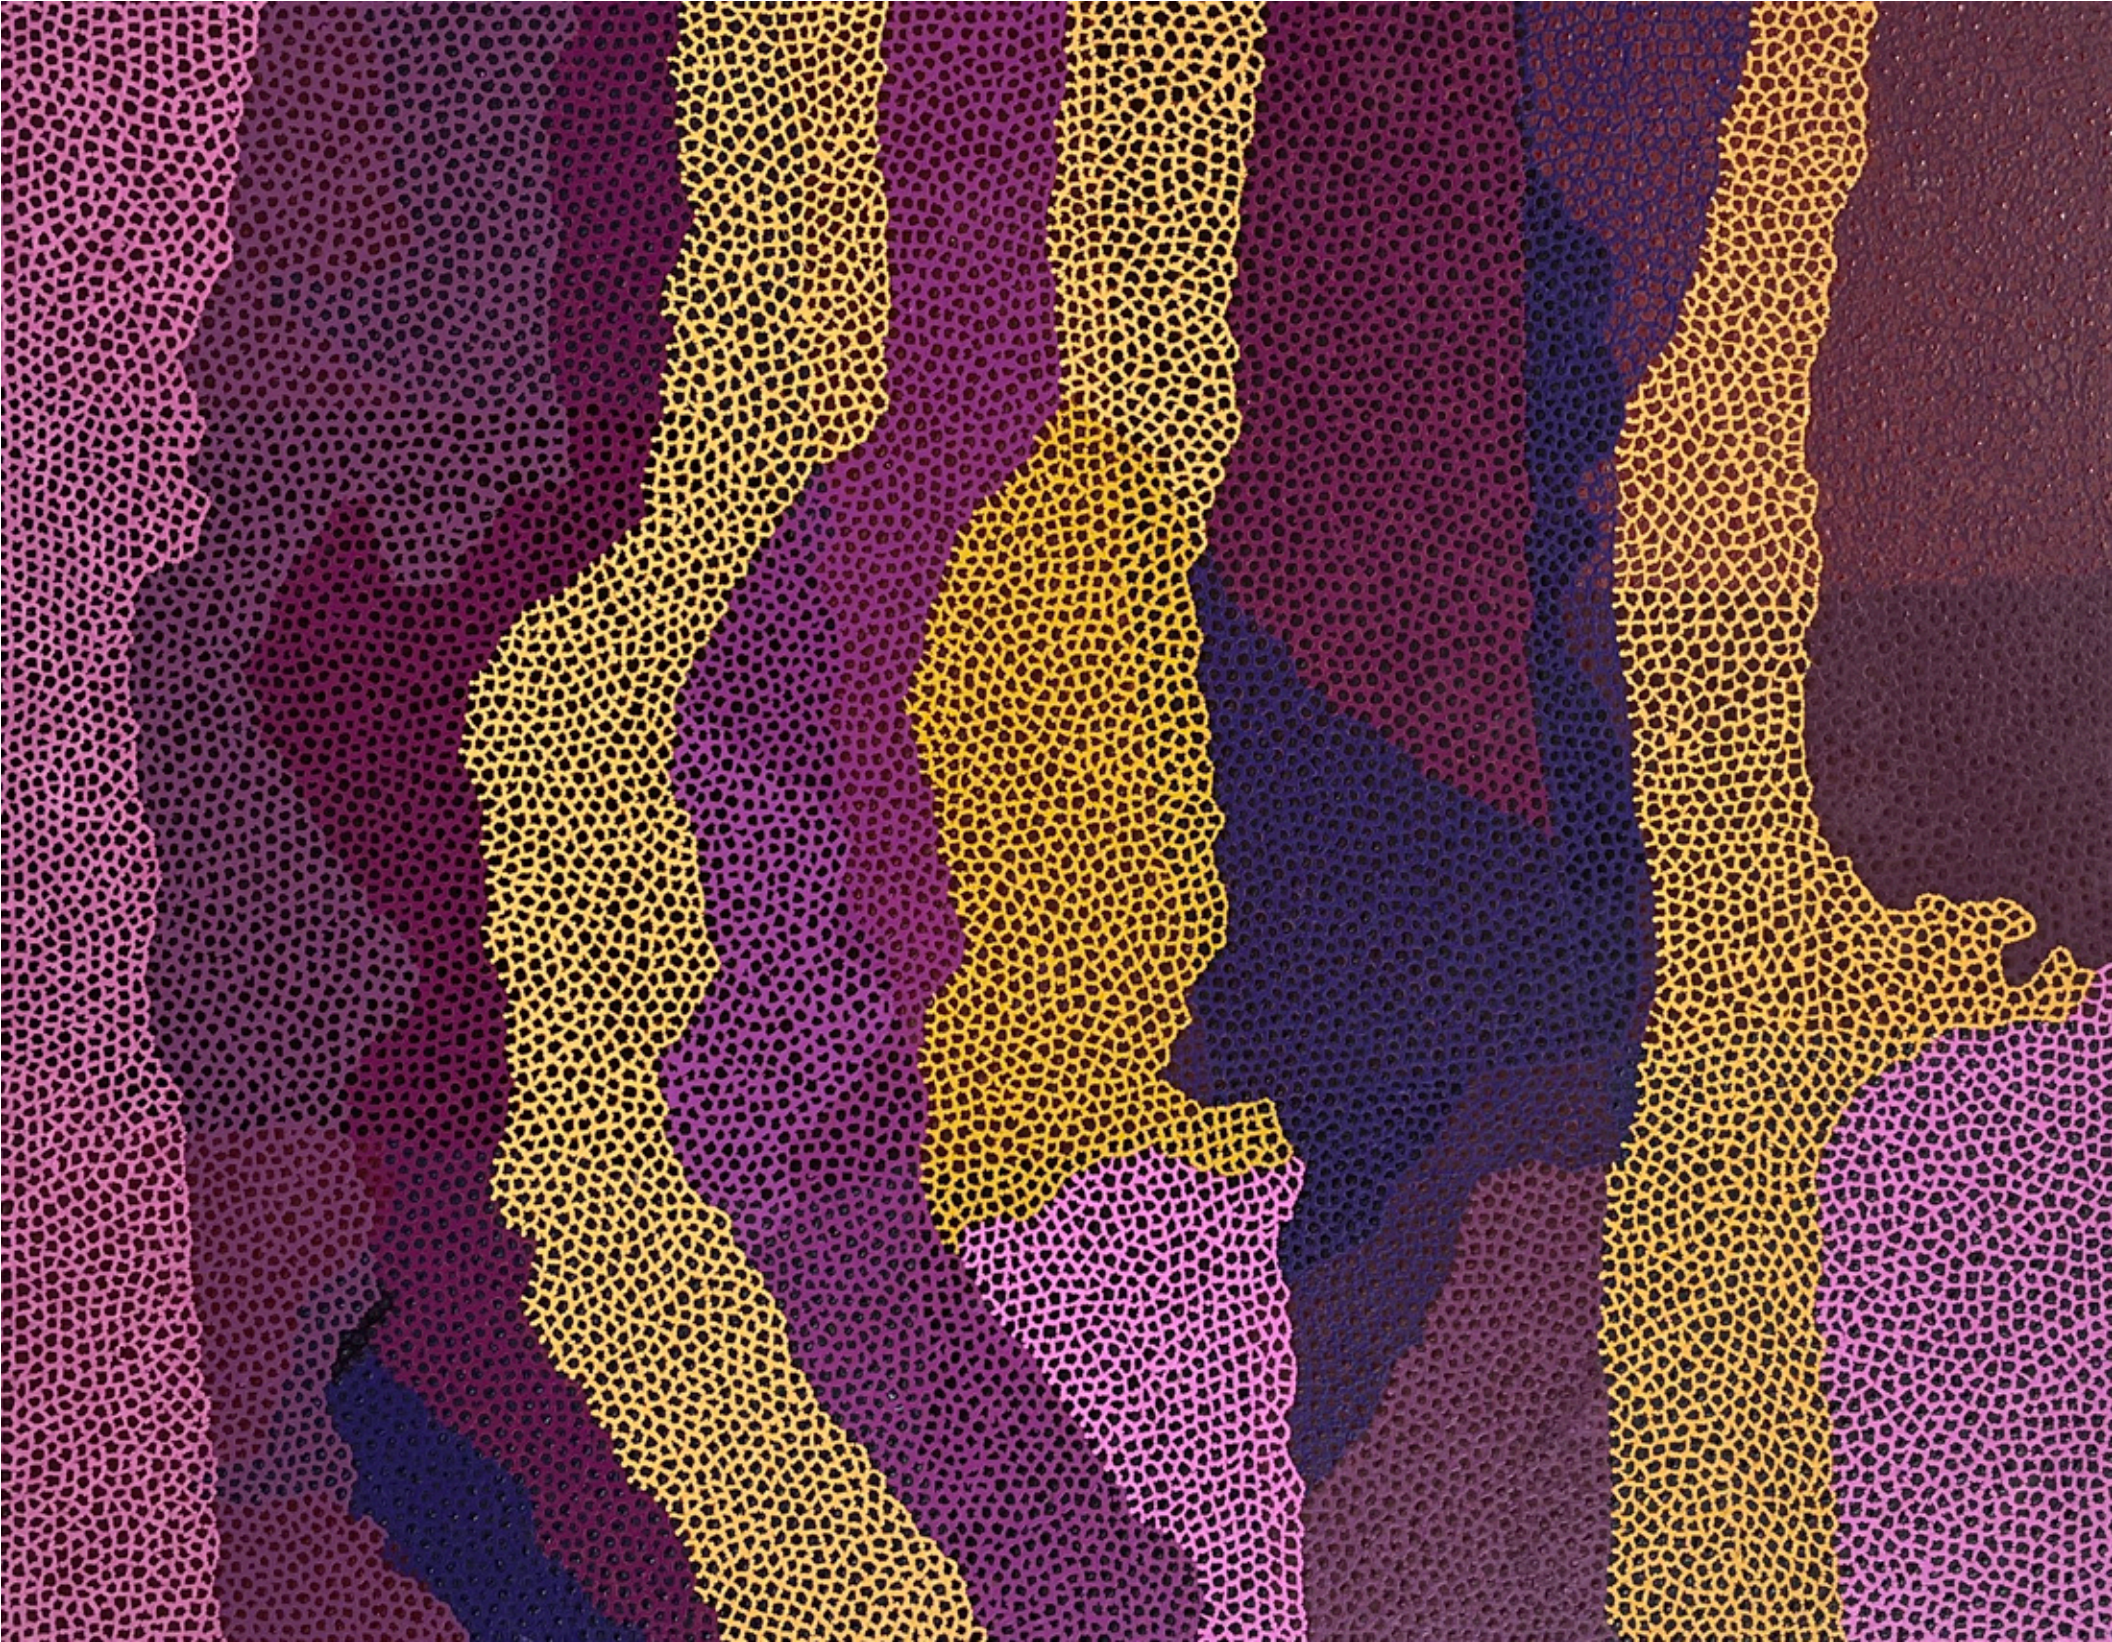

MICHAEL REID

SYDNEY

BERLIN

BEYOND

Fiona Pompey, *832-25*, 2025, acrylic on Belgian linen, 200 x 240 cm, \$11,500

Fiona Pompey, 147-26, 2026, acrylic on Belgian linen, 200 x 240 cm, \$11,500

Fiona Pompey, 377-26AS, 2026, acrylic on Belgian linen, 194 x 154 cm, \$7,200

Fiona Pompey, 406-26AS, 2026, acrylic on Belgian linen, 200 x 152 cm, \$7,200

Fiona Pompey, 382-26AS, 2026, acrylic on Belgian linen, 152 x 152 cm, \$5,600

Fiona Pompey, 376-26AS, 2026, acrylic on Belgian linen, 152 x 122 cm, \$4,500