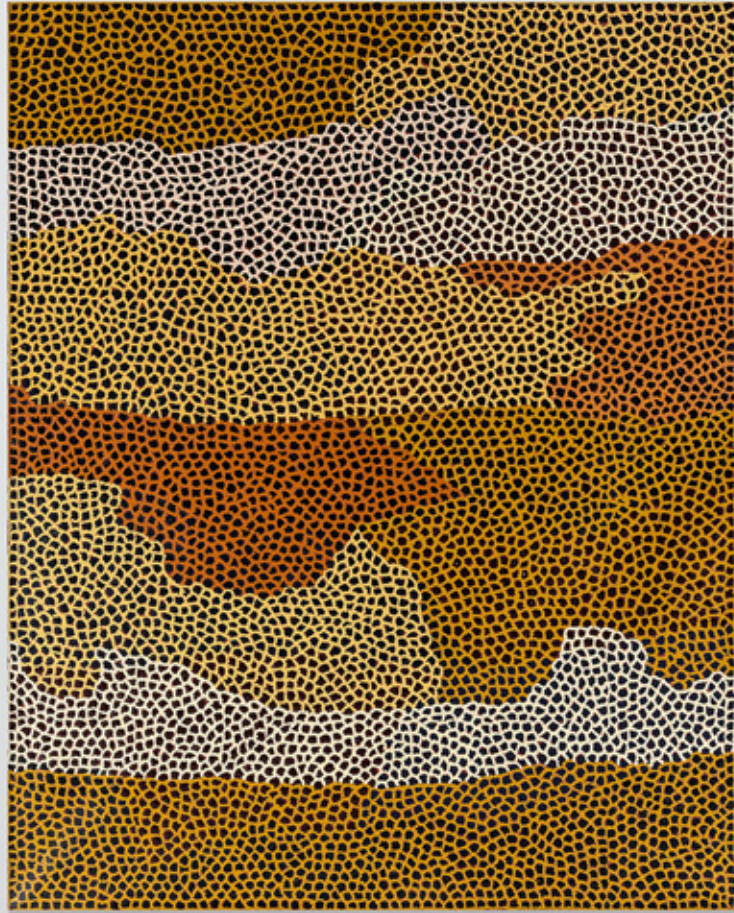

Fiona Pompey, 385-26AS, 2026, acrylic on Belgian linen, 152 x 122 cm, $4,500