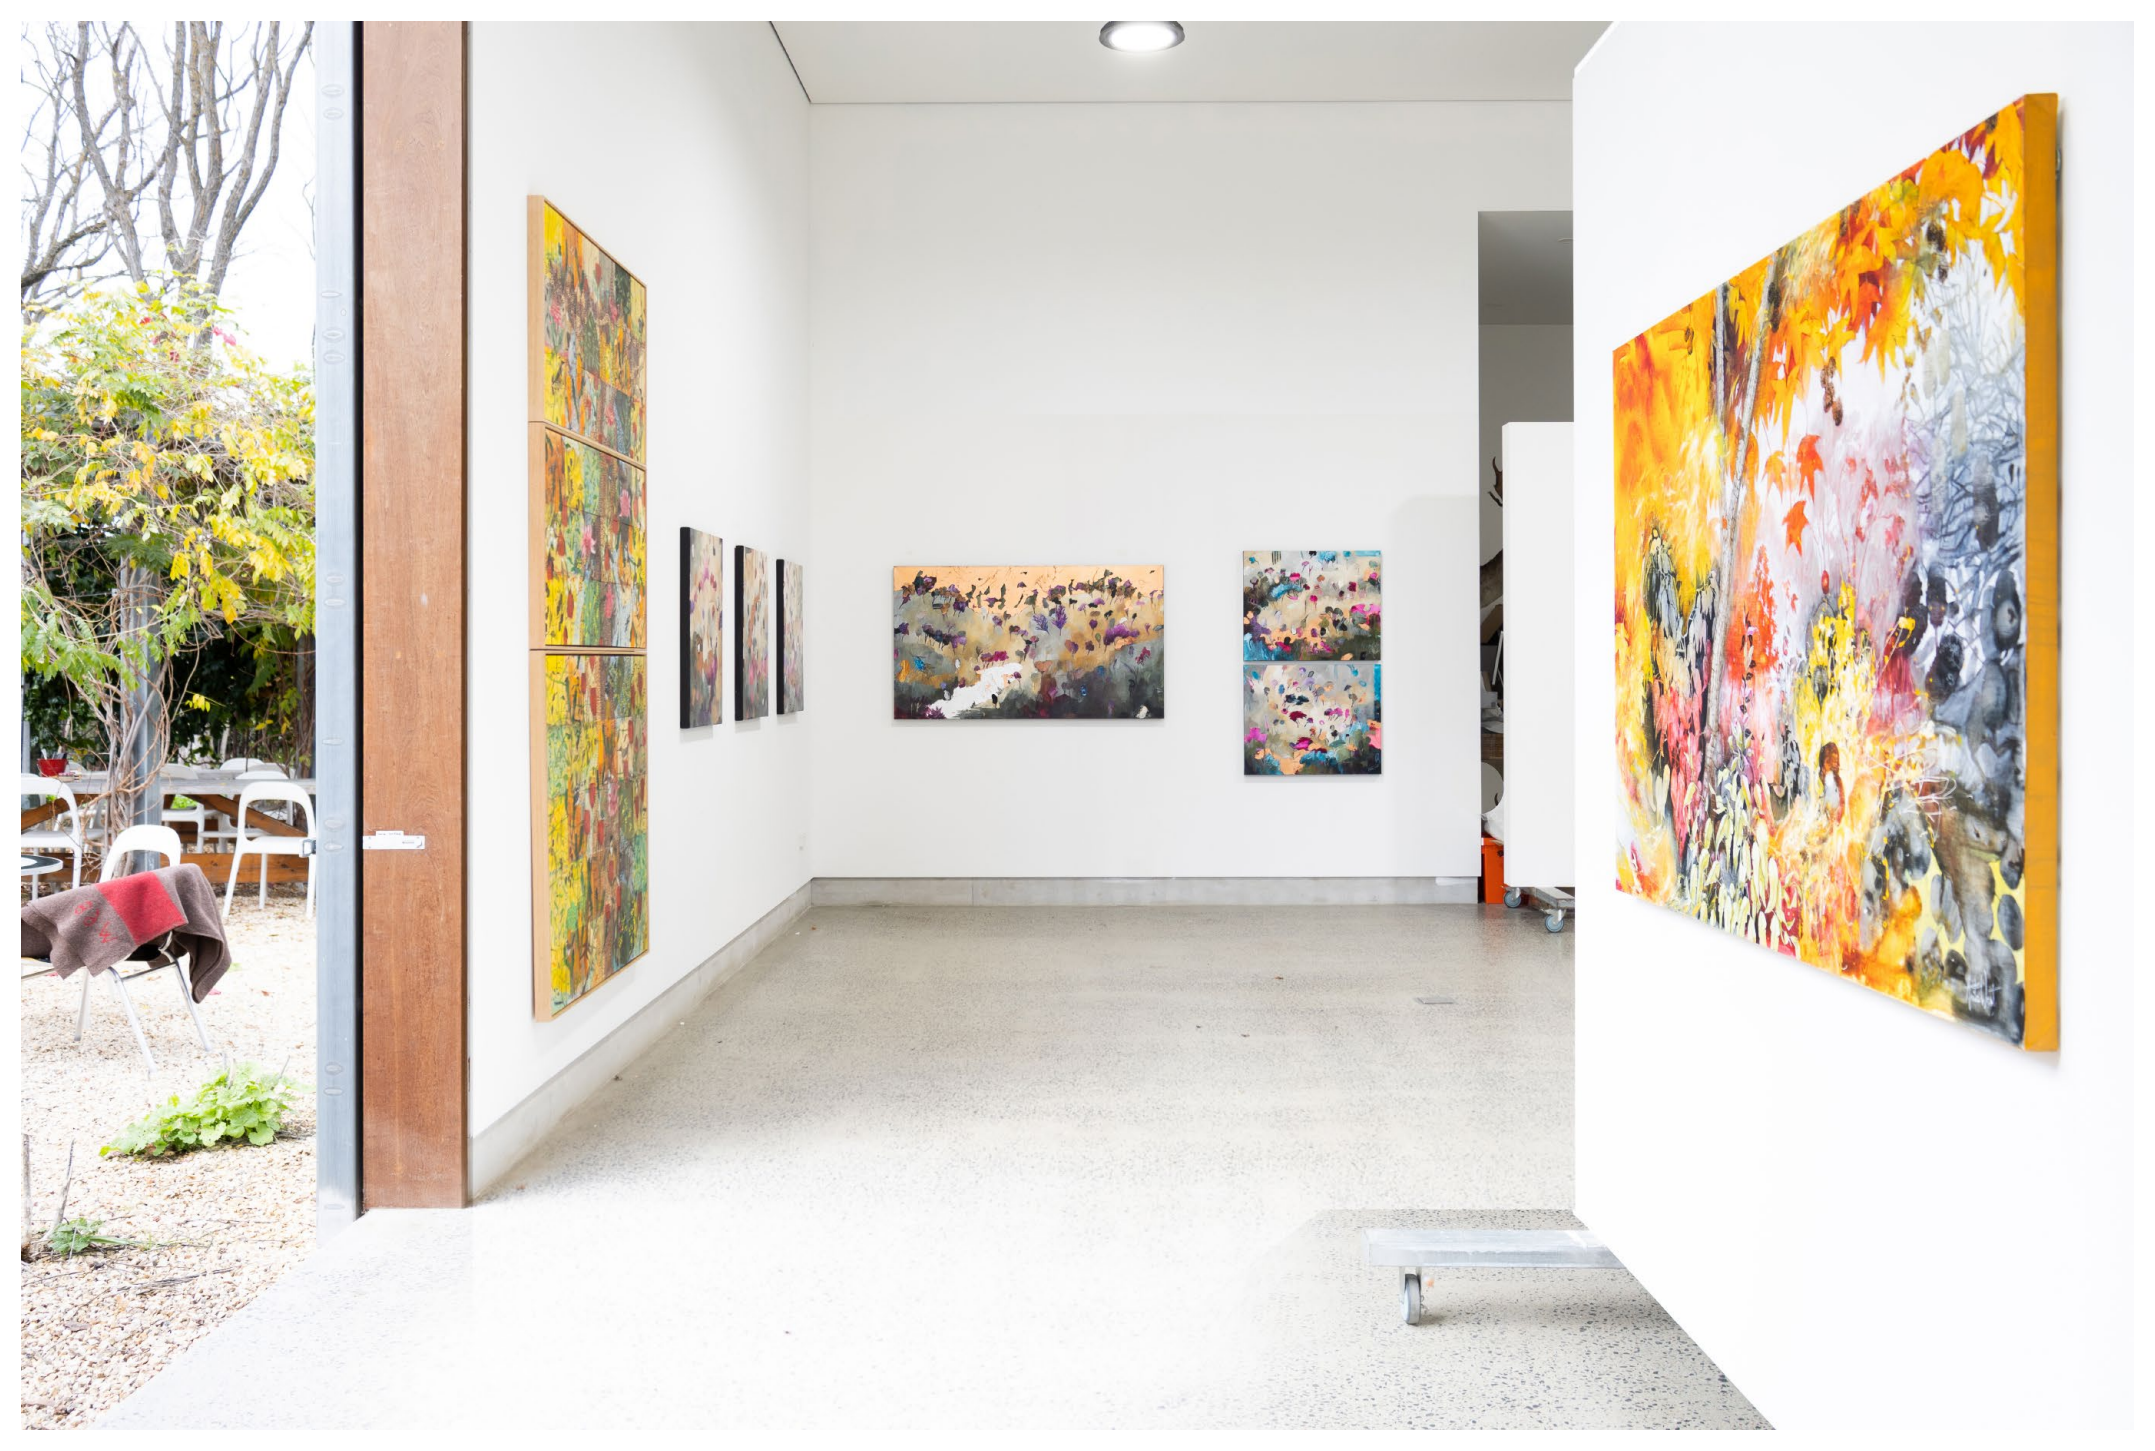

MICHAEL REID

M U R R U R U N D I

Anita West, *Liquid Amber and the Firefiles*, 2024. Acrylic on linen, 102 x 152 cm, \$10,000

Anita West, *Copper Field Landscape*, 2025. Acrylic and copper leaf on linen, 85 x 150 cm, \$6,400

Anita West, *Magenta Morning and the Copperleaf*, 2024. Acrylic on linen, 122 x 152 cm, \$12,600

Anita West, *Copper Rose Savannah III*, 2025. Acrylic and copper leaf on linen, 76 x 61 cm, \$3,300

Anita West, *Copper Rose Savannah I*, 2025. Acrylic and copper leaf on linen, 76 x 61 cm, \$3,300

Anita West, *Copper Rose Savannah II*, 2025. Acrylic and copper leaf on linen, 76 x 61 cm, \$3,300

Anita West, *Mountain Snow Gum and Dancing Leaves*, 2024. Acrylic on linen, 122 x 152 cm, \$12,600

Anita West, *Rose Teal Savannah I*, 2025. Acrylic and copper leaf on linen, 61 x 76 cm, \$3,300

Anita West

Anita West, *Rose Teal Savannah II*, 2025. Acrylic and copper leaf on linen, 61 x 76 cm, \$3,300

Anita West, *Silver Horse Hill*, 2025. Acrylic and silver leaf on linen, 85 x 150 cm, \$6,400

Anita West, *Silver Ridge Savannah I*, 2025. Acrylic and silver leaf on linen, 76 x 61 cm, \$3,300