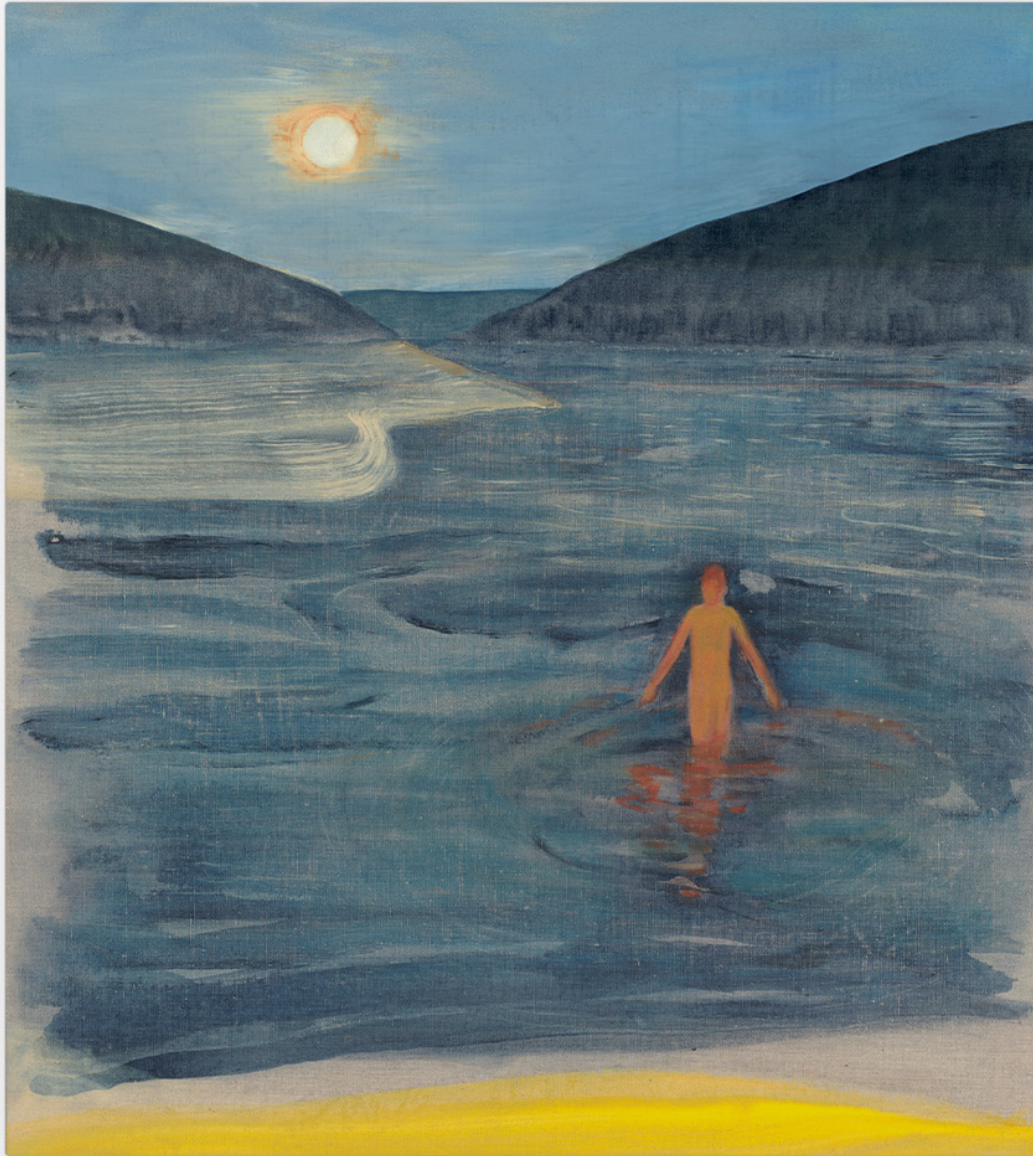

Betra Fraval

21 MAY – 13 JUNE

A place to get lost in, 2025
60 x 50 cm
Synthetic polymer on linen
\$2,900

Wading (Misty Morning) , 2025
91.5 x 81.5 cm
Oil on linen
\$5,900

Misty Morning, 2025
91.5 x 81.5 cm
Oil on linen
\$5,900