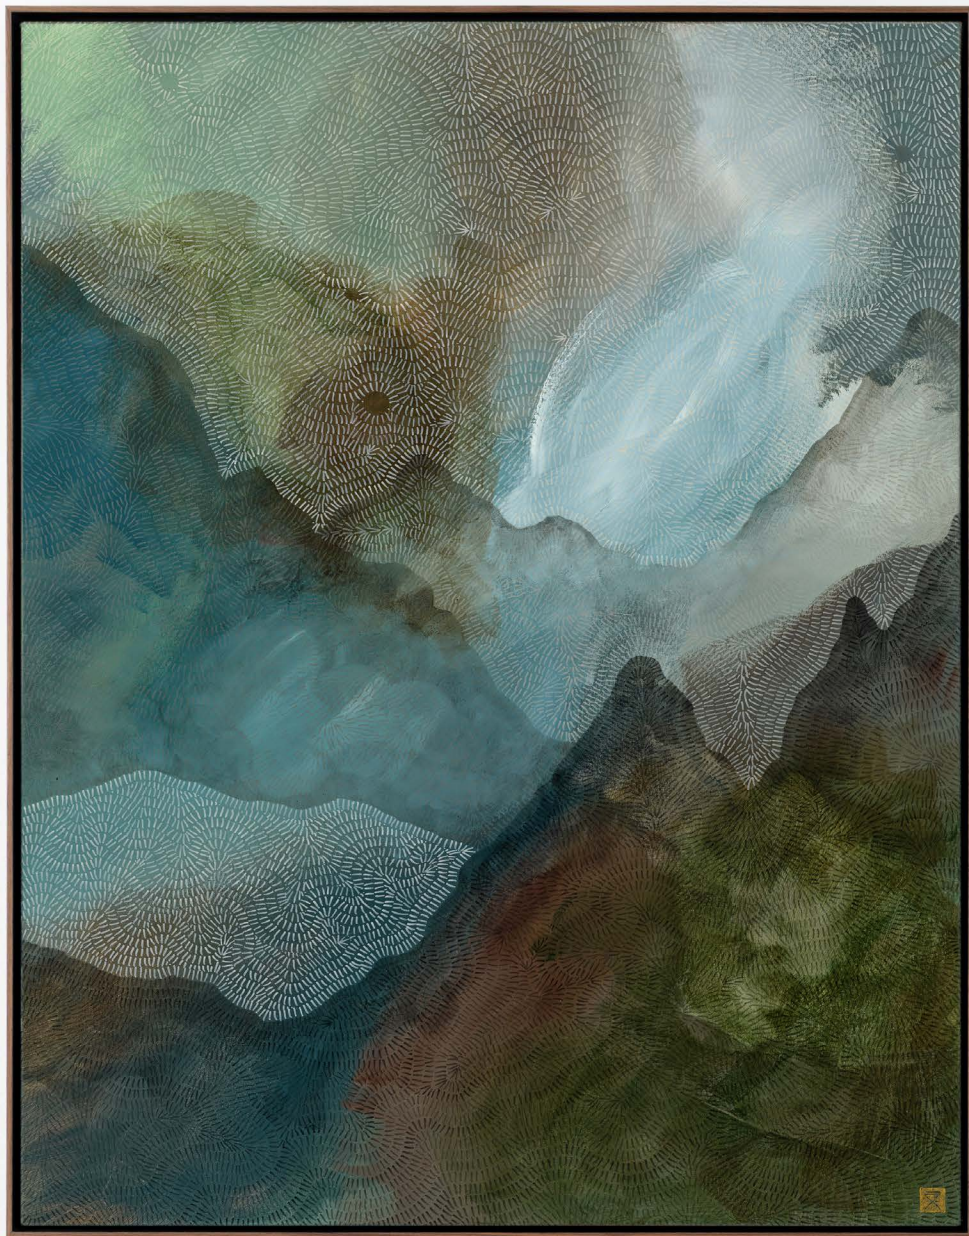

MICHAEL REID

S . H I G H L A N D S

Zoë Fitzherbert
Cethana / 2026
acrylic on canvas
122 x 92 cm
\$4,200

Zoë Fitzherbert
Cethana II 2026
acrylic on canvas
122 x 92 cm
\$4,200

Zoë Fitzherbert
When the Air Turns 2026
acrylic on canvas
244 x 92 cm (122 x 92 cm each panel)
\$8,200

“Driving home from Cradle Mountain in late spring, my route twisted down the steep slopes in a wash of colour. Shockingly beautiful glimpses of the ranges came and went, receding in crags of blue and brown; the foreground held a deep, inky green. Even the sky felt full of colour.

Back in the studio, I started sketching and mixing from memory, guided only by the impressions that remained. Cethana I and Cethana II are the result of this journey.

Alongside these works, I developed a large autumnal diptych, capturing the view from my studio. When the Air Turns reflects a landscape I am fortunate to encounter daily, and yet it is never the same. At this time of year, looking out over the hills, I can smell the seasonal shift in the air before I even step outside. There is a melancholy beauty to this season; a quiet stirring that revives memories of all autumns that have come before.”