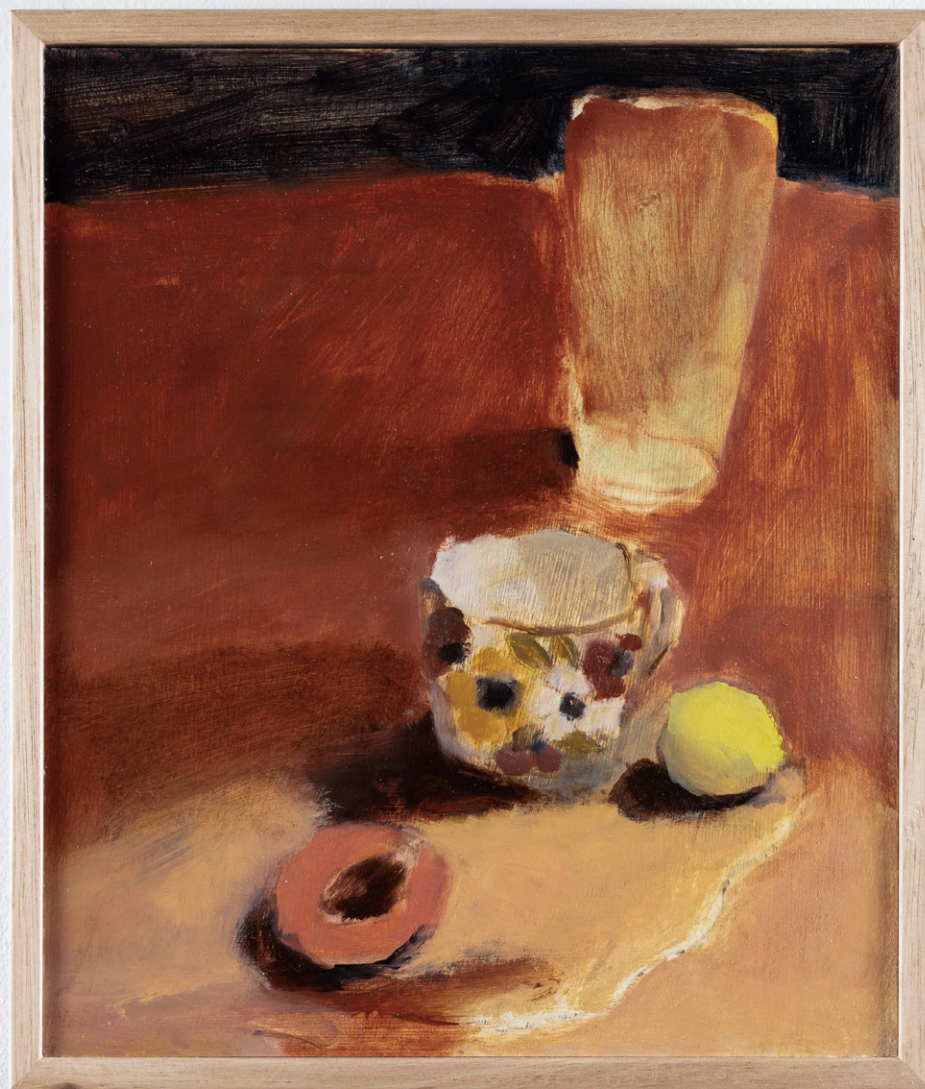

MICHAEL REID

SYDNEY

BERLIN

BEYOND

Stacey McCall, *Still Life with Figs and Honey Pear*, 2026, oil and graphite on board, 24.5 x 28.5 cm, \$1,100.00

Stacey McCall, *Fruit Bowl with Wallpaper*, 2026, oil and graphite on board, 24.5 x 28.5 cm, \$1,100.00

Stacey McCall, *Last Nasturtiums*, 2026, oil and oil stick on board, 28.5 x 24.5 cm, \$1,100.00

Stacey McCall, *Dried Banksia with Lemons*, 2026, oil and oil stick on board, 28.5 x 24.5 cm, \$1,100.00

Stacey McCall, *Floral Cup from my Childhood Kitchen*, 2026, oil and graphite on board, 28.5 x 24.5 cm, \$1,100.00

Stacey McCall, *White Goblet with Geraniums*, 2026, oil, graphite and oil stick on board, 24.5 x 28.5 cm, \$1,100.00

Stacey McCall, *Still Life with Hydrangea*, 2026, oil and graphite on board, 28.5 x 24.5 cm, \$1,100.00

Stacey McCall, *Pear and Goblet*, 2026, oil on board, 24.5 x 28.5 cm, \$1,100.00

Stacey McCall, *Ivy in White Goblet*, 2026, oil on board, 28.5 x 24.5 cm, \$1,100.00

Stacey McCall, A Pear Cut in Half, 2026, oil on board, 28.5 x 24.5 cm, \$1,100.00