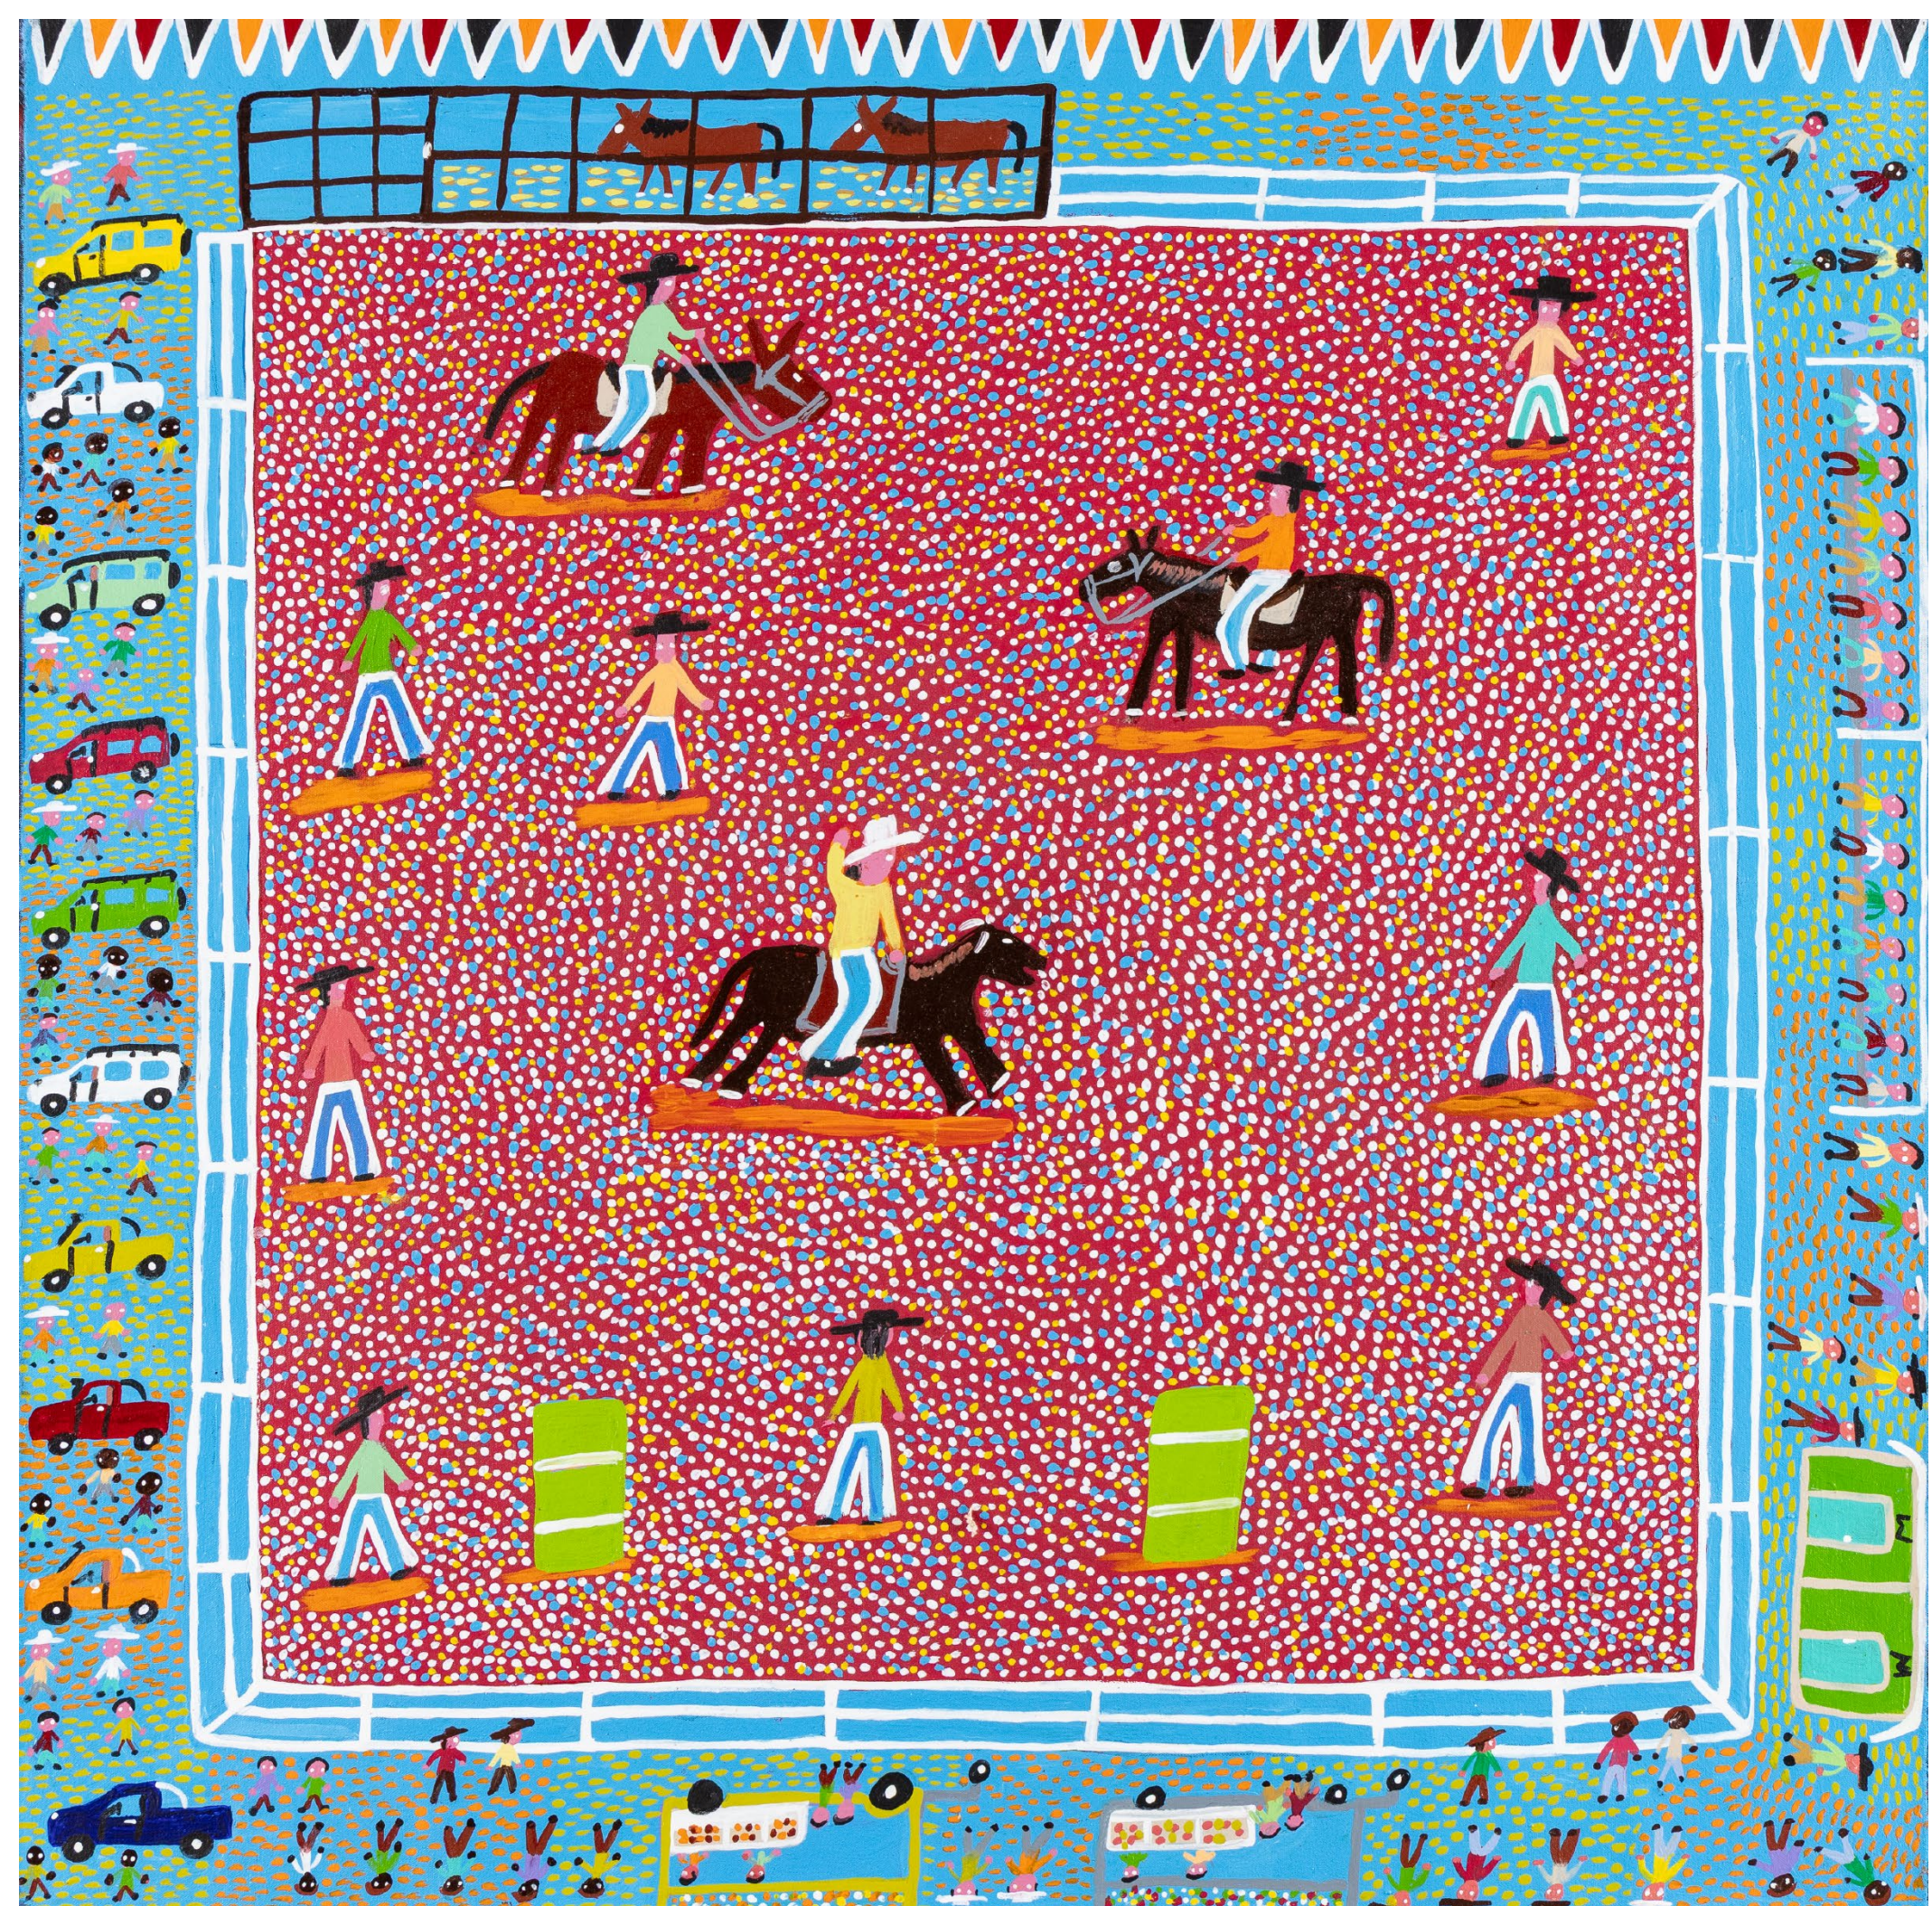

MICHAEL REID

M U R R U R U N D I

Jill Daniels, *Rouidiyo (Rodeo)* 74-26, 2026. Acrylic on canvas, 100 x 100 cm, \$4,100, stretched

Jill Daniels, *Roudiyo (Rodeo)* 168-26, 2026. Acrylic on canvas, 100 x 100 cm, \$4,100, stretched

Jill Daniels, *Naidam Roudiyo (Night Time Rodeo)* 110-26. Acrylic on canvas, 100 x 100 cm, \$4,100, stretched

Jill Daniels, *Stuart Highway 90-26*, 2026. Acrylic on canvas, 100 x 100 cm, \$4,100, stretched

Jill Daniels, *Roudiyo (Rodeo)* 67-26, 2026. Acrylic on canvas, 100 x 100 cm, \$4,100, stretched

Jill Daniels, *Roudiyo (Rodeo)* 68-26, 2026. Acrylic on canvas, 100 x 100 cm, \$4,100, stretched

Jill Daniels, *Rouidiyo (Rodeo)* 170-26. Acrylic on canvas, 100 x 100 cm, \$4,100, stretched

Jill Daniels, *Roudiyo (Rodeo)* 131-26. Acrylic on canvas, 100 x 100 cm, \$4,100, stretched

Jill Daniels, *Roudiyo (Rodeo)* 114-26. Acrylic on canvas, 100 x 100 cm, \$4,100, stretched

Jill Daniels, *Roudiyo (Rodeo)* 167-26, 2026. Acrylic on canvas, 100 x 100 cm, \$4,100, stretched