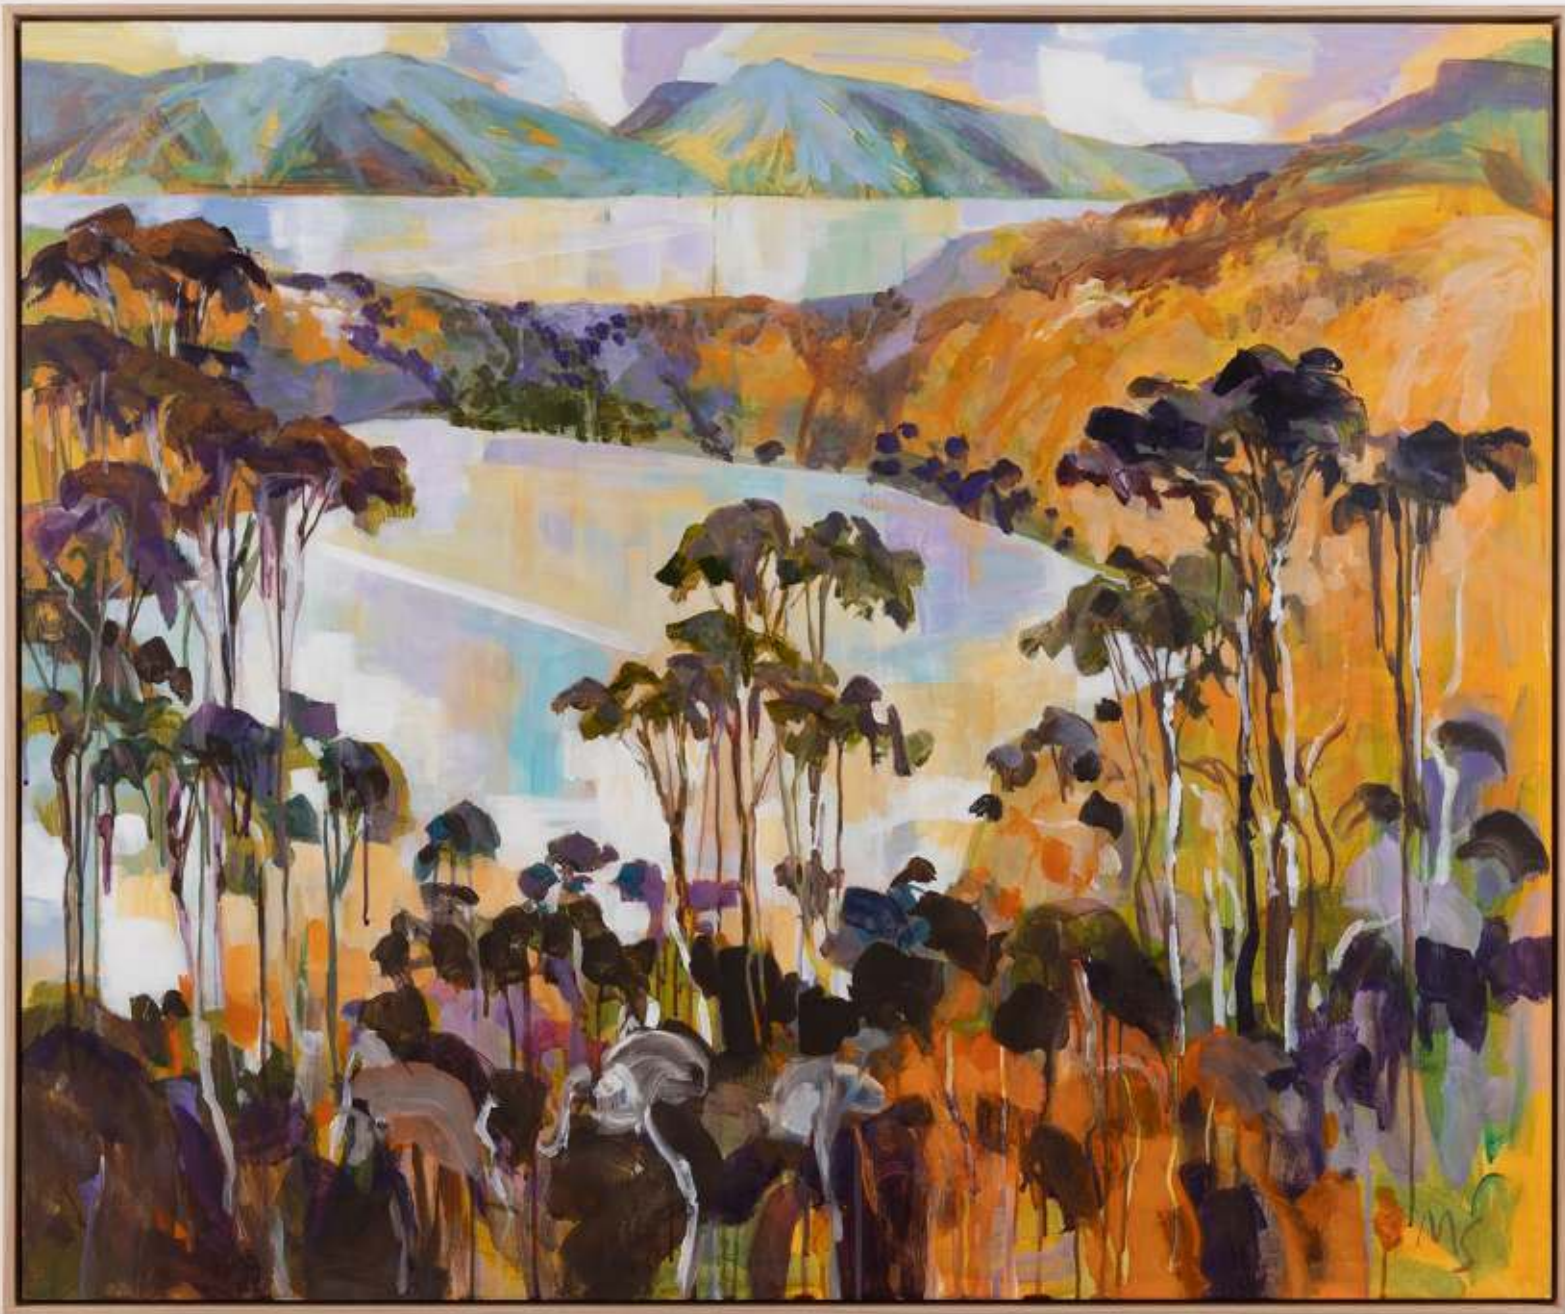

Mike Staniford

Trees of Light

august 11 - 24, 2022

MIKE STANIFORD

Mike Staniford is a contemporary Australian artist, inspired by the atmospheric landscape of Australia and the emotive qualities of light and weather. Mike's paintings are intuitive and gestural and seek to reinterpret the landscape, to distill down its complexity and eliminate the unnecessary. To capture the bold colours of nature and celebrate its shapes and forms.

Driven by the dynamism of interpretation, Mike paints with a strong commitment to the loaded brush. Colour, line and form work together in paintings, compelled by a sense of their own energy; both in the changeable landscape which they represent, and in the expressive nature of Mike's practice. "I want to move beyond a formal view and evoke a sense of emotion, a distinct moment in time, the drama and cyclical rhythms of the light, elements and time of day and to make shape and colour paramount in my work. To give you a sense of the emotion, as well as the topography of the land."

Trees are an important feature in pretty much every painting. They are good for the soul, give me enormous visual pleasure and I'm hoping to pass that on to everyone who looks at the work. Their individual character, and their relationship, combined with a sense of time and place, has made me realise how important they are. In fact how different they are. As Paul Coelho once said, "In a forest of a hundred thousand trees, no two leaves are alike. And no two journeys along the same path are the same."

Mike Staniford
Let Music Whisper, 2022
acrylic on board
40 x 40 cm, framed
\$1,250

Mike Staniford
Where I Belong, 2022
acrylic on polyester cotton
123 x 123 cm, framed
\$4,950

Mike Staniford
The Song Begins, 2022
acrylic on polyester cotton
123 x 123 cm, framed
\$4,950